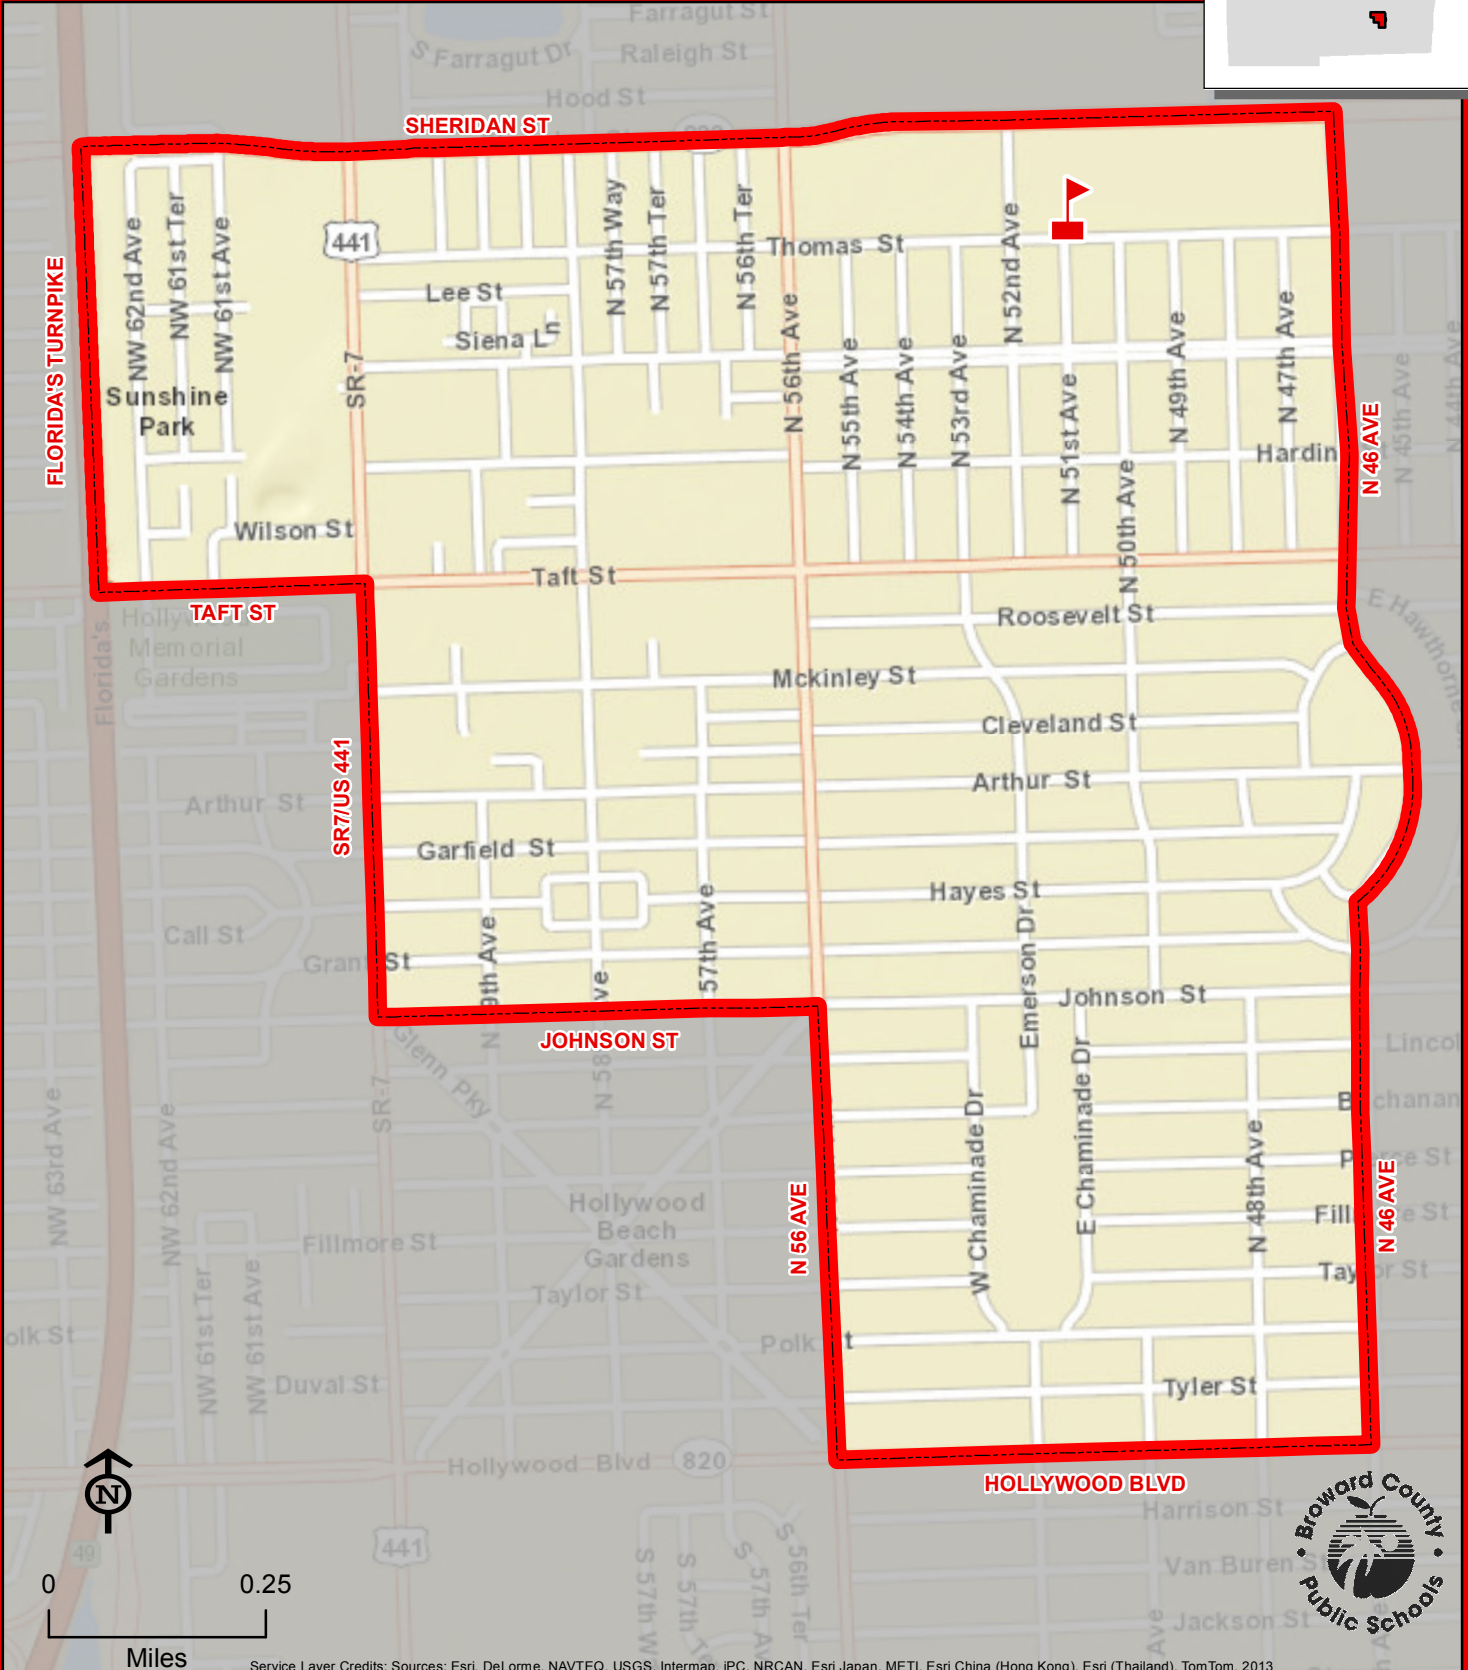

SHERIDAN HILLS ELEMENTARY SCHOOL

5001 THOMAS STREET
HOLLYWOOD, FLORIDA 33021
754-323-7300

THIS MAP IS FOR CONCEPTUAL PURPOSES ONLY AND SHOULD NOT BE USED FOR LEGAL BOUNDARY DETERMINATIONS